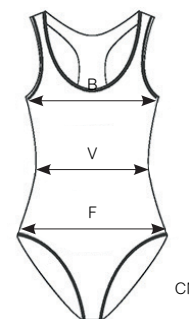

MAN C20505 | KID C20500

promoemozioni

	3-4	5-6	7-8	9-11	12-14
V	48	52	56	59	62
	XS	S	M	L	XL
V	70	73	75	79	83

POLIAMMIDE - ELASTANE

SWIM

D19700

promoemozioni

100% POLIESTERE TG UNICA

	3-4	5-6	7-8	9-11	12-14
V	50	54	65	58	62
B	40	42	45	50	54
F	42	46	50	54	60
	XS	S	M	L	XL
V	66	68	70	72	74
B	56	58	60	62	65
F	60	62	64	68	71

DYNAMO

LADY C20515 | GIRL C20510

promoemozioni

POLIAMMIDE - ELASTANE